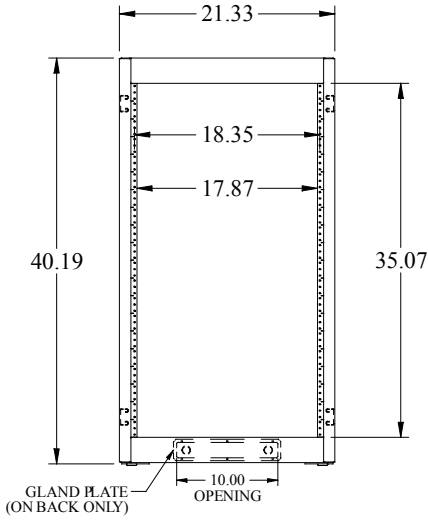

**Gland Plate Opening
For Easy Wiring Access**

(Bottom, rear of rack - 1.5" high)

(click to enlarge)

Interlocking Sides

To both the top & bottom (shown)

(click to enlarge)

**Over Sized (1.67" Diameter)
Nylon Based - Leveling Feet
Included**

(click to enlarge)

PART No. REFK1903517

Isometric drawing Not to Scale

TOP VIEW

LEFT SIDE VIEW

FRONT VIEW

SIDE CROSS SECTION

BOTTOM VIEW

Rack Cabinet (REFK Series)

17.5" Deep

(Usable depth of 16.5" without doors, 16" with doors)

| Part Number | | | Panel Height | | Dimensions (Inches) | | | |
|----------------|----------------|-------------------|--------------|-------|---------------------|-------|------|-------|
| Black Textured | Beige Textured | ASA61 Grey Smooth | Inches | Units | A | B | C | D |
| REFK1903517BK1 | REFK1903517CG1 | REFK1903517GY2 | 35.00 | 20 | 40.19 | 21.34 | 17.5 | 35.19 |
| REFK1904217BK1 | REFK1904217CG1 | REFK1904217GY2 | 42.00 | 24 | 47.19 | 21.34 | 17.5 | 42.19 |
| REFK1904917BK1 | REFK1904917CG1 | REFK1904917GY2 | 49.00 | 28 | 54.19 | 21.34 | 17.5 | 49.19 |
| REFK1905617BK1 | REFK1905617CG1 | REFK1905617GY2 | 56.00 | 32 | 61.19 | 21.34 | 17.5 | 56.19 |
| REFK1906317BK1 | REFK1906317CG1 | REFK1906317GY2 | 63.00 | 36 | 68.19 | 21.34 | 17.5 | 63.19 |
| REFK1907017BK1 | REFK1907017CG1 | REFK1907017GY2 | 70.00 | 40 | 75.19 | 21.34 | 17.5 | 70.19 |
| REFK1907717BK1 | REFK1907717CG1 | REFK1907717GY2 | 77.00 | 44 | 82.19 | 21.34 | 17.5 | 77.19 |