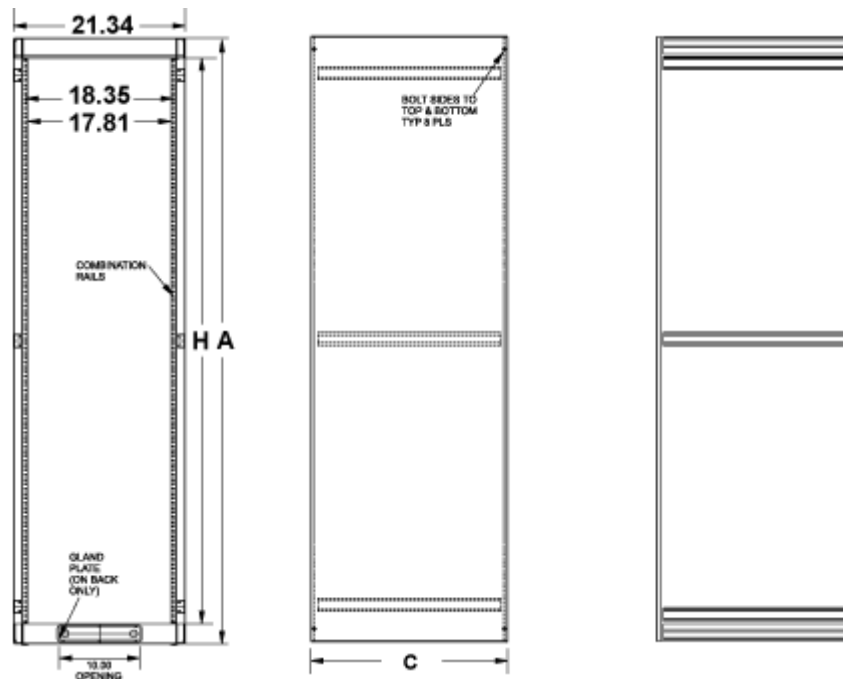

17.5" Deep models (NOT ALL SIZES STOCKED):
Usable Depth = 16.5" without doors, 16" with doors

Part Number	Color	Drawing File Size	.zip file size	Panel Height		Dimensions (Inches)			Wt. lbs.
				Inches	Units	A	C	H	
REFK1903517BK1 REFK1903517CG1 REFK1903517LG1	Black Beige Light Gray	71K	48K	35	20	40.19	17.5	35.19	93
REFK1904217BK1 REFK1904217CG1 REFK1904217LG1	Black Beige Light Gray	74K	53K	42	24	47.19	17.5	42.19	100
REFK1904917BK1 REFK1904917CG1 REFK1904917LG1	Black Beige Light Gray	76K	57K	49	28	54.19	17.5	49.19	114
REFK1905617BK1 REFK1905617CG1 REFK1905617LG1	Black Beige Light Gray	78K	61K	56	32	61.19	17.5	56.19	123
REFK1906317BK1 REFK1906317CG1 REFK1906317LG1	Black Beige Light Gray	80K	64K	63	36	68.19	17.5	63.19	130
REFK1907017BK1 REFK1907017CG1 REFK1907017LG1	Black Beige Light Gray	79K	69K	70	40	75.19	17.5	70.19	144
REFK1907717BK1 REFK1907717CG1 REFK1907717LG1	Black Beige Light Gray	86K	71K	77	44	82.19	17.5	77.19	167

24.5" Deep models: