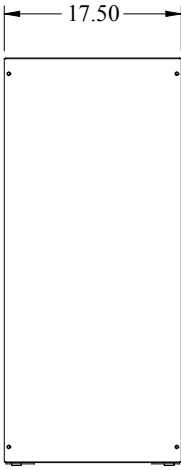

**Gland Plate Opening
For Easy Wiring Access**

(Bottom, rear of rack - 1.5" high)

(click to enlarge)

Interlocking Sides

To both the top & bottom (shown)

(click to enlarge)

**Over Sized (1.67" Diameter)
Nylon Based - Leveling Feet
Included**

(click to enlarge)

PART No. REFK1903517

Isometric drawing Not to Scale

TOP VIEW

LEFT SIDE VIEW

FRONT VIEW

SIDE CROSS SECTION

BOTTOM VIEW

Rack Cabinet (REFK Series)

17.5" Deep

(Usable depth of 16.5" without doors, 16" with doors)

| Part Number | | | Panel Height | | Dimensions (Inches) | | | |
|----------------|----------------|-------------------|--------------|-------|---------------------|-------|------|-------|
| Black Textured | Beige Textured | ASA61 Grey Smooth | Inches | Units | A | B | C | D |
| REFK1903517BK1 | REFK1903517CG1 | REFK1903517GY2 | 35.00 | 20 | 40.19 | 21.34 | 17.5 | 35.19 |
| REFK1904217BK1 | REFK1904217CG1 | REFK1904217GY2 | 42.00 | 24 | 47.19 | 21.34 | 17.5 | 42.19 |
| REFK1904917BK1 | REFK1904917CG1 | REFK1904917GY2 | 49.00 | 28 | 54.19 | 21.34 | 17.5 | 49.19 |
| REFK1905617BK1 | REFK1905617CG1 | REFK1905617GY2 | 56.00 | 32 | 61.19 | 21.34 | 17.5 | 56.19 |
| REFK1906317BK1 | REFK1906317CG1 | REFK1906317GY2 | 63.00 | 36 | 68.19 | 21.34 | 17.5 | 63.19 |
| REFK1907017BK1 | REFK1907017CG1 | REFK1907017GY2 | 70.00 | 40 | 75.19 | 21.34 | 17.5 | 70.19 |
| REFK1907717BK1 | REFK1907717CG1 | REFK1907717GY2 | 77.00 | 44 | 82.19 | 21.34 | 17.5 | 77.19 |