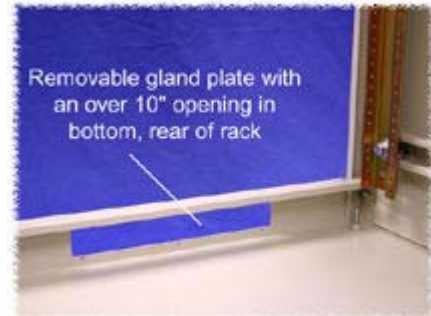

- Standard 19" panel width (21.34" overall)...
- Three available depths:
 1. usable depth of 16.5" without doors, 16" with doors (17.5" overall)
 2. usable depth of 23.5" without doors, 23" with doors (24.5" overall)
 3. usable depth of 30.5" without doors, 30" with doors (31.5" overall)
- Knockdown rack unit is shipped in a flat pack container for handling ease & protection ([see below](#))...
- Perfect for tight access areas or 1 person installations as unit is knocked down into 5 easy to handle parts (ie...2 sides, top, bottom and 4 panel rails)...
- Complete with; 4 infinitely adjustable - combination rack mount rails, on E.I.A. universal spacing (5/8 - 5/8 - 1/2 inch) - drilled & tapped for 10-32 screws ([see close up below](#)) and 4 leveling feet...
- Removable gland plate (over 10" long X 1.5" high opening) with knockouts on rear bottom of rack for easy cable access ([see below](#))...
- Simple assembly using one bolt in each corner to lock the sides to the top and bottom (hardware included)...
- Heavy duty 16 gauge steel top, bottom and sides.
- Rails are made of 10 gauge steel (zinc plated finish for grounding capabilities)...
- Recommended maximum weight (REFK1907731 tested) - 1,000 pounds...
- Finished in rugged textured powder paint...
- Stocked in Black & Light Gray (RAL7035)...
- See frame [accessories below](#).

Key Features (with photos):

**Infinitely Adjustable (front to back)
10-32 Tapped, Zinc Plated,
10-gauge Steel,
Panel Rails**

(Rack ships with 2 pair included, shown here mounted to Amhal Strut)

(click to enlarge)

**Gland Plate Opening
For Easy Wiring Access**

(Bottom, rear of rack - 1.5" high)

(click to enlarge)

Interlocking Sides

To both the top & bottom (shown)

(click to enlarge)

**Over Sized (1.67" Diameter)
Nylon Based - Leveling Feet
Included**