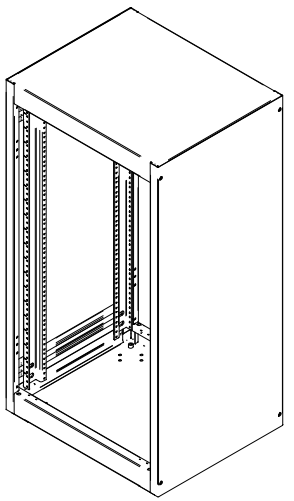

- Standard 19" panel width (21.34" overall)...
- Three available depths:
 1. usable depth of 16.5" without doors, 16" with doors (17.5" overall)
 2. usable depth of 23.5" without doors, 23" with doors (24.5" overall)
 3. usable depth of 30.5" without doors, 30" with doors (31.5" overall)
- Knockdown rack unit is shipped in a flat pack container for handling ease & protection ([see below](#))...
- Perfect for tight access areas or 1 person installations as unit is knocked down into 5 easy to handle parts (ie...2 sides, top, bottom and 4 panel rails)...
- Complete with; 4 infinitely adjustable - combination rack mount rails, on E.I.A. universal spacing (5/8 - 5/8 - 1/2 inch) - drilled & tapped for 10-32 screws ([see close up below](#)) and 4 leveling feet...
- Removable gland plate (over 10" long X 1.5" high opening) with knockouts on rear bottom of rack for easy cable access ([see below](#))...
- Simple assembly using one bolt in each corner to lock the sides to the top and bottom (hardware included)...
- Heavy duty 16 gauge steel top, bottom and sides.
- Rails are made of 10 gauge steel (zinc plated finish for grounding capabilities)...
- Recommended maximum weight (REFK1907731 tested) - 1,000 pounds...
- Finished in rugged textured powder paint...
- Stocked in Black & Light Gray (RAL7035)...
- See frame [accessories below](#).

Key Features (with photos):

**Infinitely Adjustable (front to back)
10-32 Tapped, Zinc Plated,
10-gauge Steel,
Panel Rails**

(Rack ships with 2 pair included, shown here mounted to Amhal Strut)

(click to enlarge)

**Gland Plate Opening
For Easy Wiring Access**

(Bottom, rear of rack - 1.5" high)

(click to enlarge)

Interlocking Sides

To both the top & bottom (shown)

(click to enlarge)

**Over Sized (1.67" Diameter)
Nylon Based - Leveling Feet
Included**

(click to enlarge)

PART No. REFK1903517

Isometric drawing Not to Scale

TOP VIEW

LEFT SIDE VIEW

FRONT VIEW

SIDE CROSS SECTION

BOTTOM VIEW